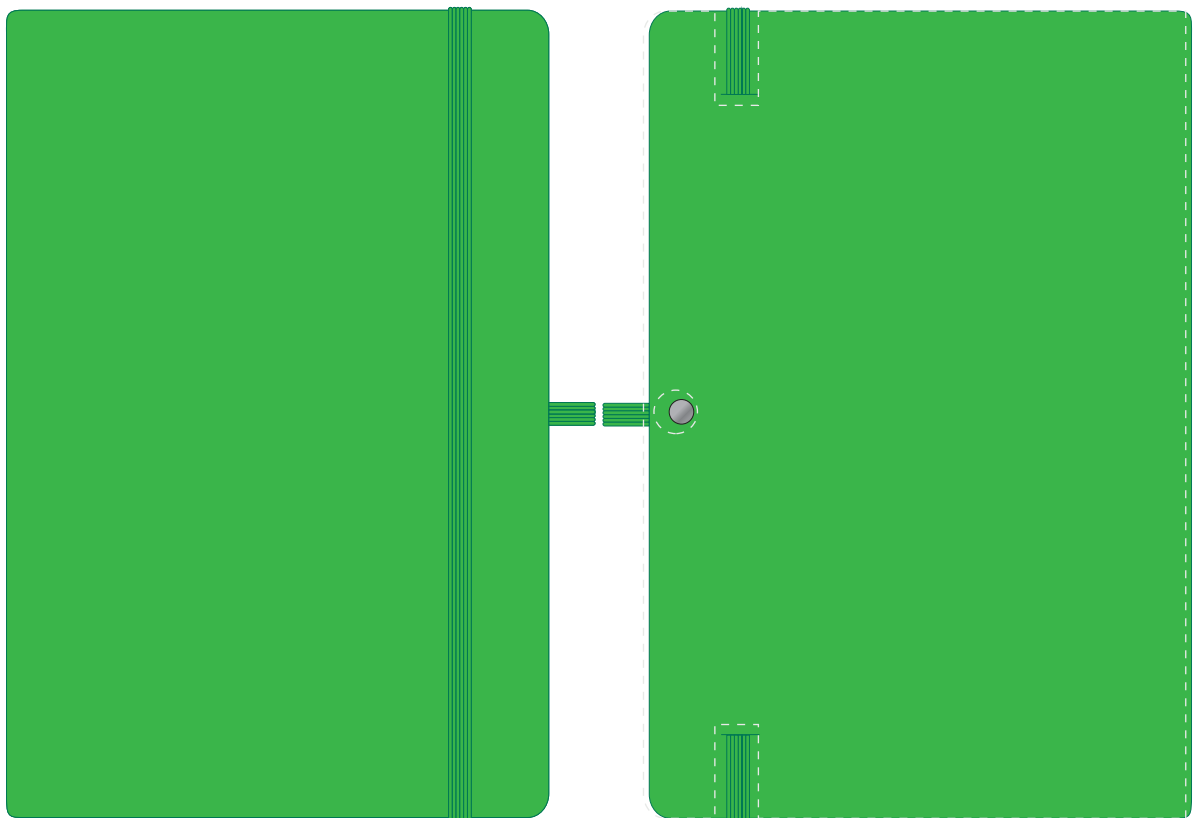

Your Ref:	Quantity:	Product Code: QS0745
Our Ref:	Version: 1	Product Colour: GREEN

PRINTING CONCERNS:**PRODUCT INFO: DUE TO THE NATURE OF THE PRODUCT THE PRINT POSITION MAY VARY BY 2 - 3 MM**

We stock this item in the following colours

**PANTONE REFERENCE(S)**
 **Full Colour (Edge to Edge)**
Product Image for visualisation
- colours may vary

ARTWORK SCALE 50%

- **CENTRED TO PRINT AREA**
- **CENTRED TO NOTEBOOK**

The dashed line is to demonstrate print area and will not appear on your printed item

To proceed, please approve visual via the online system.

ARTWORK SCALE 100%
Max print area: Edge to Edge

ARTWORK SCALE 100%
Max print area: Edge to Edge